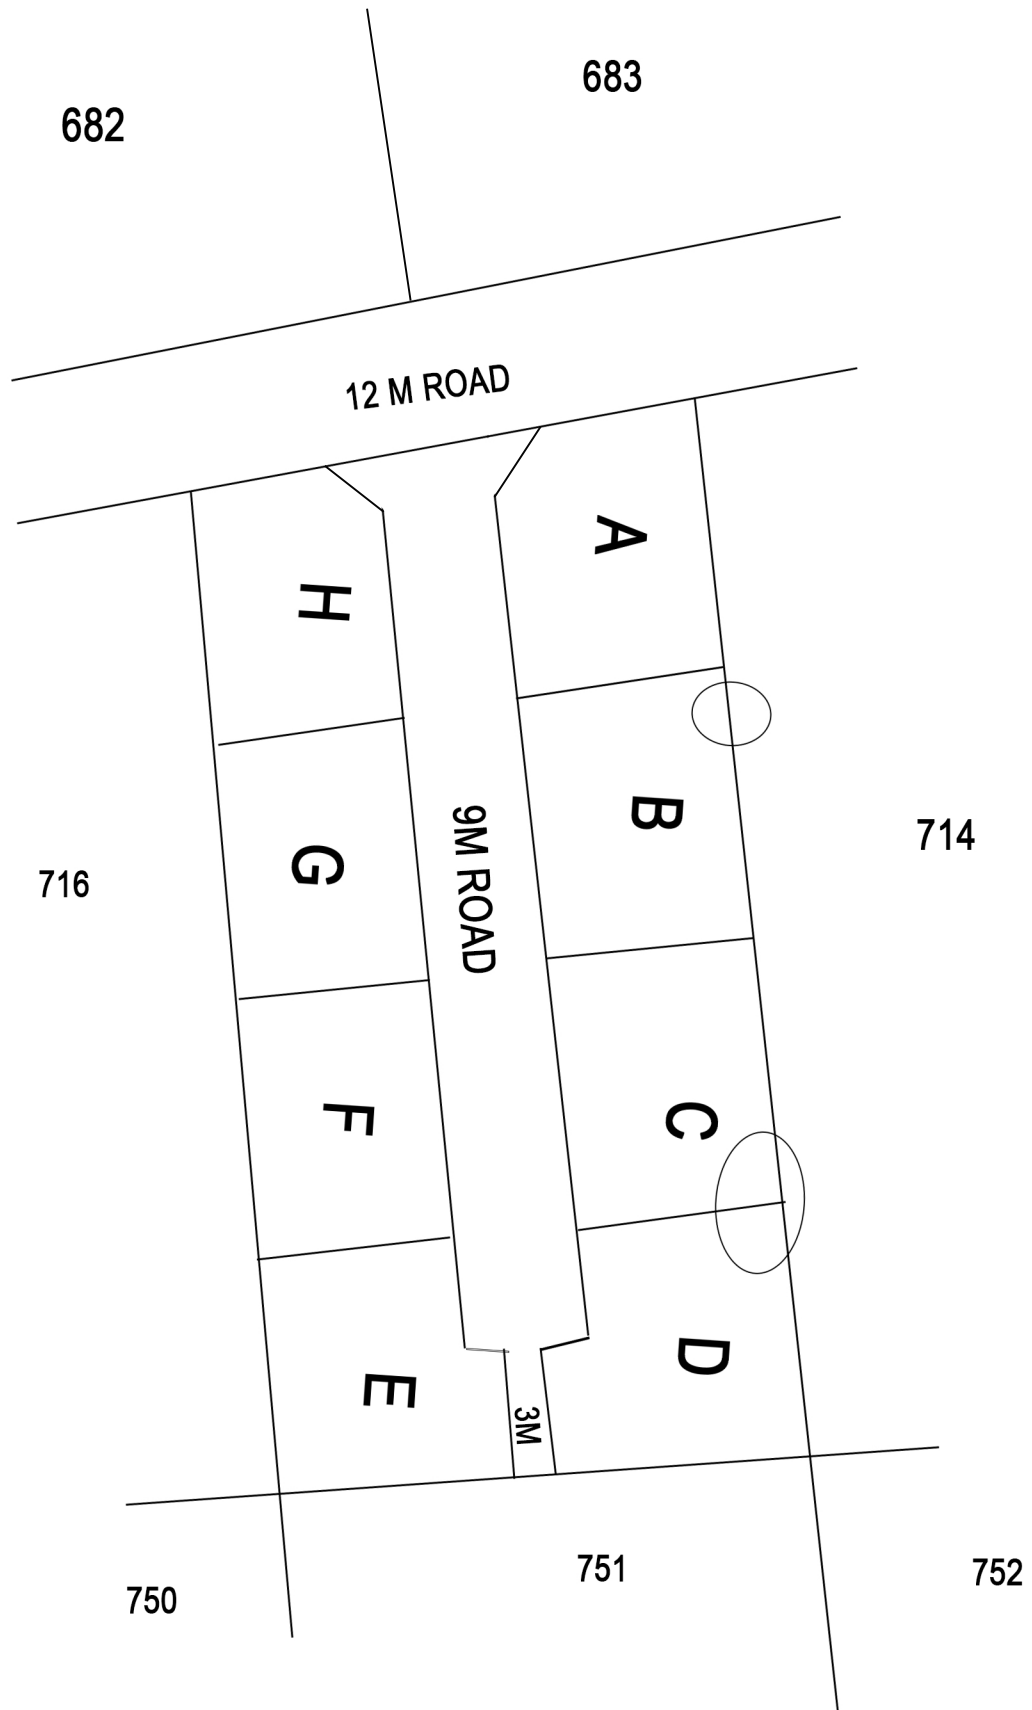

FARAJA SETTLERS LIMITED GREAT VIEW GARDENS

PROPOSED SUBDIVISION OF PARCEL NUMBER
GATUANYAGA/NGOLIBA BLOCK 1/715
APPROXIMATE AREA 0.3200 HA